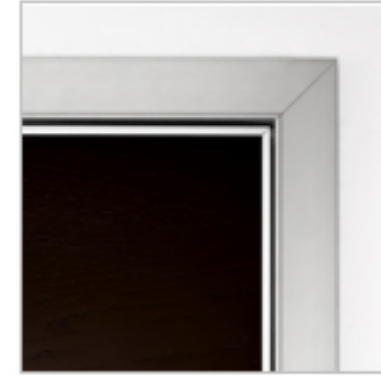

Interior Details

Idoor Line 3

Flush with wall

Flush with wall system

Flush with wall system 2

Coplanar version

Coplanar with wall

Lock

Frame coverings

white

brushed
steel

black